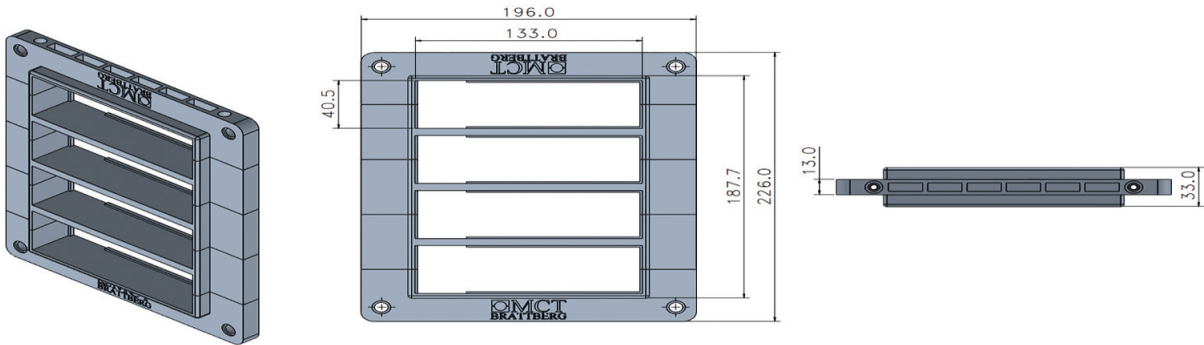

RFCS 40	MCT Brattberg CS series cable diameter range (mm) and number of cables		Required cut out (mm)	Art No.	Packing space (mm)
Kit	Size 20X40 2.5-16.0	Size 40 14.5-33.5			
RFCS 40/16	4	8	195X145	RFCS004016	400X40
RFCS 40/28	12	4	195X145	RFCS004028	400X40
RFCS 40/40	20	0	195X145	RFCS004040	400X40