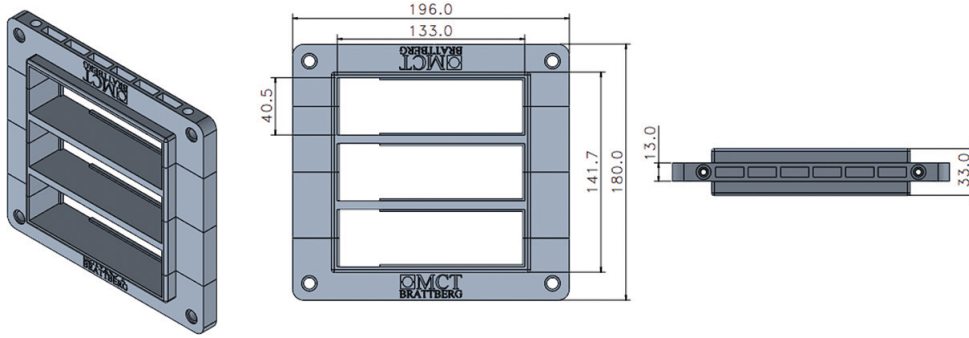

RFCS 30	MCT Brattberg CS series cable diameter range (mm) and number of cables		Required cut out (mm)	Art No.	Packing space (mm)
Kit	Size 20X40 2.5-16.0	Size 40 14.5-33.5			
RFCS 30/12	3	6	145X145	RFCS003012	300X40
RFCS 30/21	9	3	145X145	RFCS003021	300X40
RFCS 30/30	15	0	145X145	RFCS003030	300X40