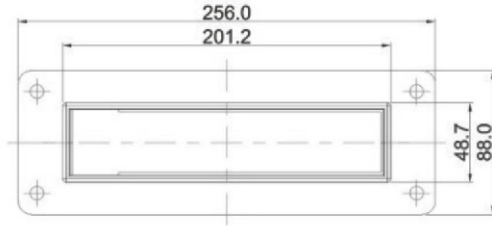

RFCS 16	MCT Brattberg CS series cable diameter range (mm) and number of cables		Required cut out (mm)	Art No.	Packing space (mm)
Kit	Size 20X40 2.5-16.0	Size 40 14.5-33.5			
RFCS 16/4	0	4	50X205	RFCS001604	160X40
RFCS 16/7	4	3	50X205	RFCS001607	160X40
RFCS 16/10	8	2	50X205	RFCS001610	160X40
RFCS 16/13	12	1	50X205	RFCS001613	160X40
RFCS 16/16	16	0	50X205	RFCS001616	160X40