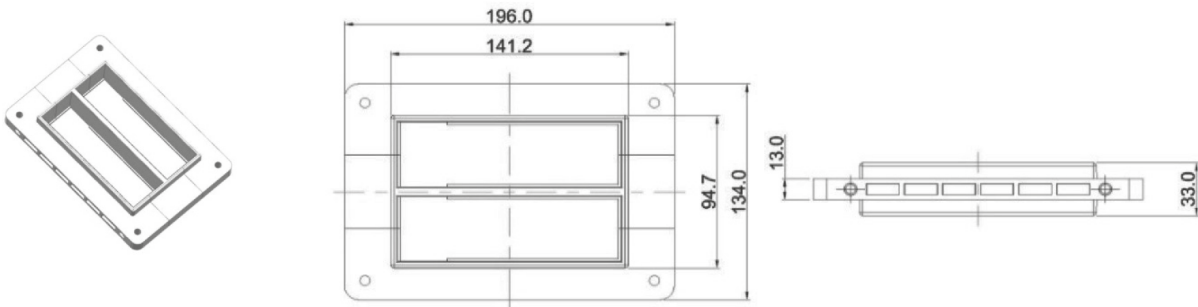

RFCS 20	MCT Brattberg CS series cable diameter range (mm) and number of cables		Required cut out (mm)	Art No.	Packing space (mm)
Kit	Size 20X40 2.5-16.0	Size 40 14.5-33.5			
RFCS 20/8	4	4	100X145	RFCS002008	200X40
RFCS 20/14	12	2	100X145	RFCS002014	200X40
RFCS 20/20	20	0	100X145	RFCS002020	200X40