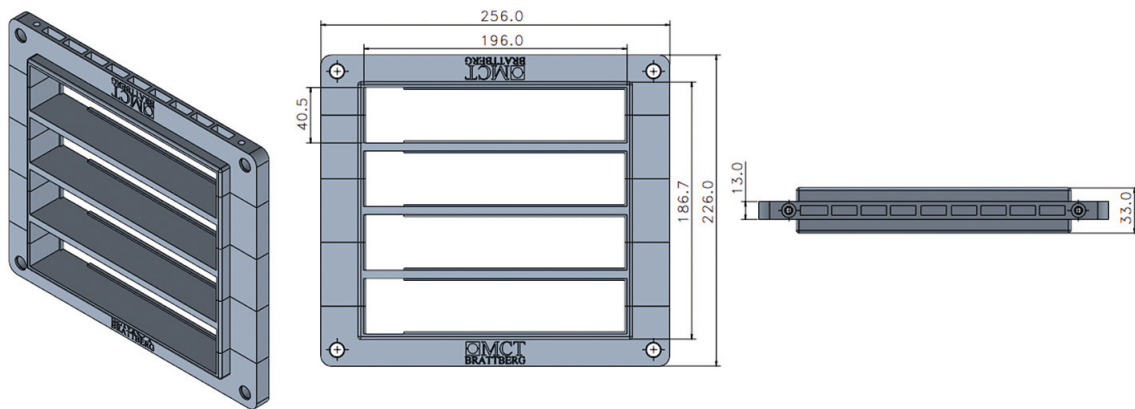

RFCS 64	MCT Brattberg CS series cable diameter range (mm) and number of cables		Required cut out (mm)	Art No.	Packing space (mm)
Kit	Size 20X40 2.5-16.0	Size 40 14.5-33.5			
RFCS 64/16	0	16	195X205	RFCS006416	640X40
RFCS 64/28	8	12	195X205	RFCS006428	640X40
RFCS 64/40	16	8	195X205	RFCS006440	640X40
RFCS 64/52	24	4	195X205	RFCS006452	640X40
RFCS 64/64	32	0	195X205	RFCS006464	640X40