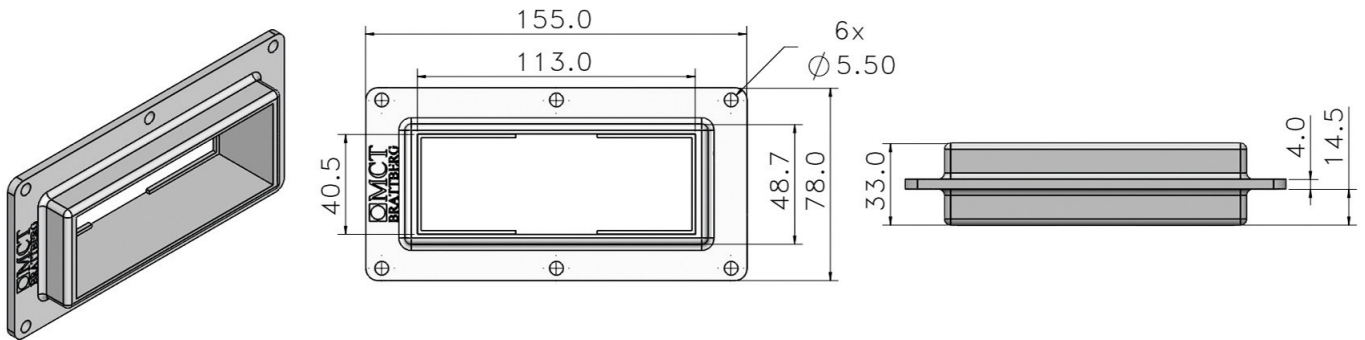

CS 8	MCT Brattberg CS series cable diameter range (mm) and number of cables		Required cut out (mm)	Art No.	Packing space (mm)
Kit	Size 20X40 2.5-16.0	Size 40 14.5-33.5			
CS 8/2	0	2	55X130	CS00008002	80X40
CS 8/5	2	1	55X130	CS00008005	80X40
CS 8/8	4	0	55X130	CS00008008	80X40