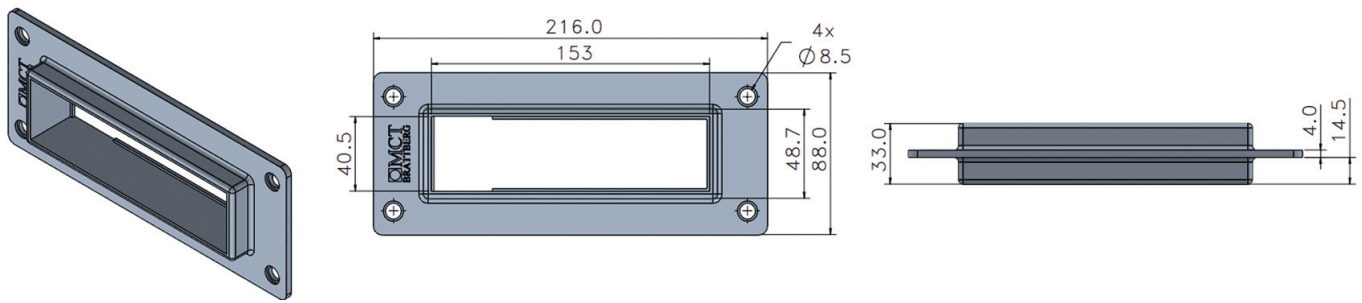

CS 12	MCT Brattberg CS series cable diameter range (mm) and number of cables		Required cut out (mm)	Art No.	Packing space (mm)
Kit	Size 20X40 2.5-16.0	Size 40 14.5-33.5			
CS 12/3	0	3	55X165	CS00001203	120X40
CS 12/6	2	2	55X165	CS00001206	120X40
CS 12/9	4	1	55X165	CS00001209	120X40
CS 12/12	6	0	55X165	CS00001212	120X40