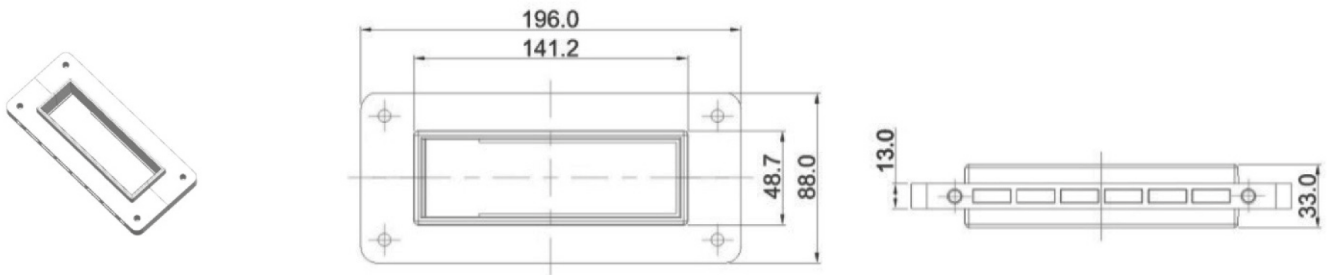

Modules 30x40 to have two cables of diameter up to Ø2.5 to Ø15.5 & Ø2.5 to Ø20.5 mm.

Module 60x60 cables of diameter up to Ø32.0 to Ø55.0 mm.

Module CS 60X60

Cable Range Ø32.0 to Ø55.00

Putting safety first