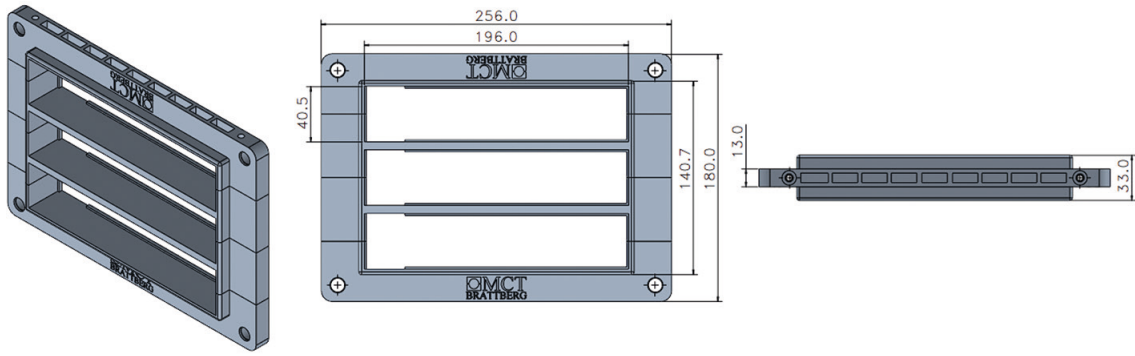

RFCS 48	MCT Brattberg CS series cable diameter range (mm) and number of cables		Required cut out (mm)	Art No.	Packing space (mm)
Kit	Size 20X40 2.5-16.0	Size 40 14.5-33.5			
RFCS 48/12	0	12	145X205	RFCS004812	480X40
RFCS 48/21	6	9	145X205	RFCS004821	480X40
RFCS 48/30	12	6	145X205	RFCS004830	480X40
RFCS 48/39	18	3	145X205	RFCS004839	480X40
RFCS 48/48	24	0	145X205	RFCS004848	480X40