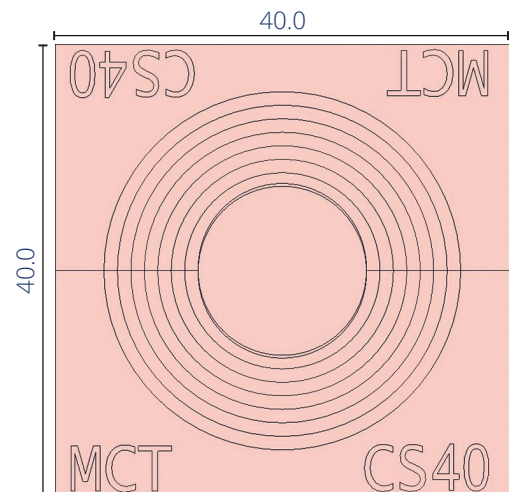

Module CS 40X40

Cable Range: Ø14.5 to Ø33.0

All kits are based on the most commonly used Modules of size 40x40 and 20x40.

There are more kits that can be prepared by using Modules 15x40 (Caters 3 cables of Ø2.5 to Ø10.5 mm).

Modules 30x40 to have two cables of diameter up to Ø2.5 to Ø15.5 & Ø2.5 to Ø20.5 mm.

Module 60x60 cables of diameter up to Ø32.0 to Ø55.0 mm.