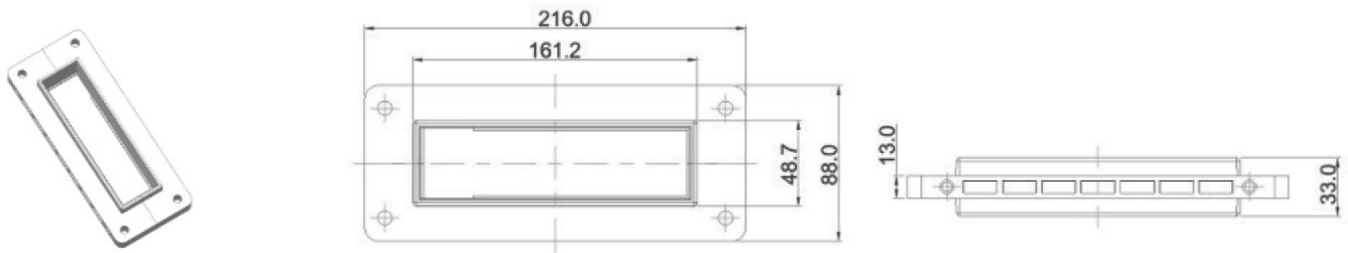

RFCS 12	MCT Brattberg CS series cable diameter range (mm) and number of cables		Required cut out (mm)	Art No.	Packing space (mm)
Kit	Size 20X40 2.5-16.0	Size 40 14.5-33.5			
RFCS 12/3	0	3	55X165	RFCS001203	120X40
RFCS 12/6	4	2	55X165	RFCS001206	120X40
RFCS 12/9	8	1	55X165	RFCS001209	120X40
RFCS 12/12	12	0	55X165	RFCS001212	120X40