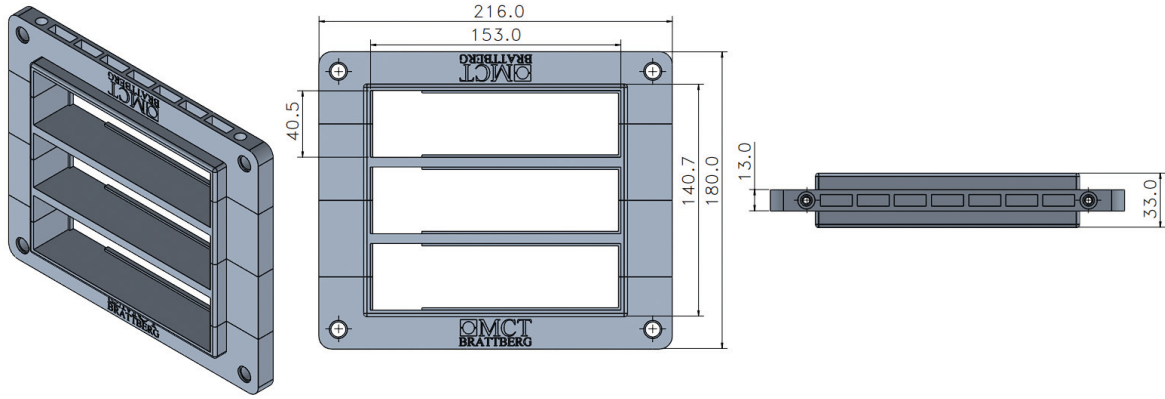

RFCS 36	MCT Brattberg CS series cable diameter range (mm) and number of cables		Required cut out (mm)	Art No.	Packing space (mm)
Kit	Size 20X40 2.5-16.0	Size 40 14.5-33.5			
RFCS 36/9	0	9	145X165	RFCS003609	360X40
RFCS 36/18	6	6	145X165	RFCS003618	360X40
RFCS 36/27	12	3	145X165	RFCS003627	360X40
RFCS 36/36	18	0	145X165	RFCS003636	360X40