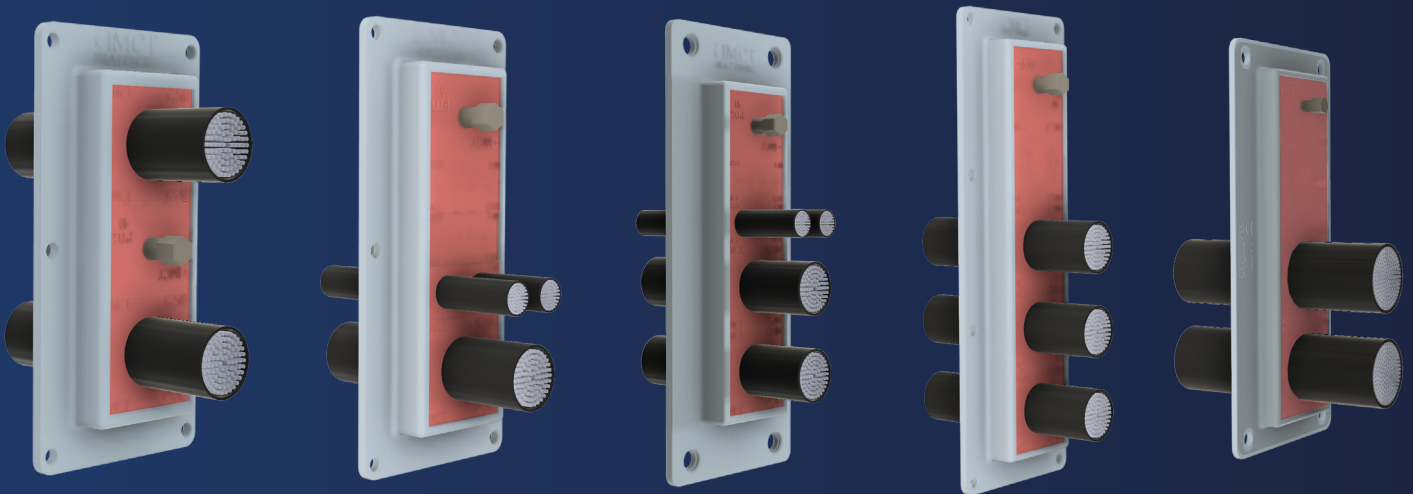

CS

Cabinet Seal

MCT Brattberg CS - Cabinet Seal closed frame

Innovative alternative to heavy duty plug in connector and cable glands plates in cabinets.

The unique MCT Brattberg RFCS is available in basic sizes of 8, 10, 12, 16 and 18.

MCT Brattberg RFCS frame provides :

- Space saving frames compared to conventional plug in connector & cable glands.
- Unique MCT Brattberg compression wedge PTG40 that can be inserted from both sides of the frame to provide classification IP 65/67 and NEMA 250 type 4x.
- Easy installation and availability with ready made packed kits including sealing module or according to customer requirements.

MCT Brattberg RFCS Kit contains:

- Closed frame with gasket.
- MCT Brattberg CS series module with lockable layer and pre marked cable diameter range.
- PTG 40 Compression wedge.
- Gasket for sealing RFCS frame with cabinet.
- Mounting hardware.
- Installation Manual.
- Lubricant.

Putting
safety first