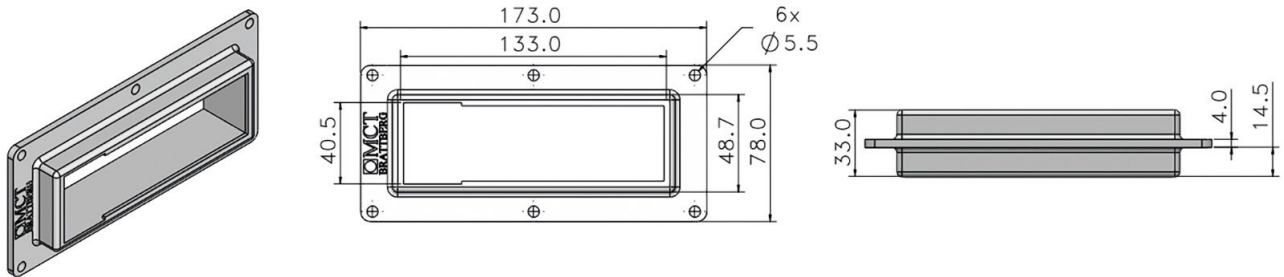

CS 10	MCT Brattberg CS series cable diameter range (mm) and number of cables		Required cut out (mm)	Art No.	Packing space (mm)
Kit	Size 20X40 2.5-16.0	Size 40 14.5-33.5			
CS 10/4	1	2	55X145	CS00001004	100X40
CS 10/7	3	1	55X145	CS00001007	100X40
CS 10/10	5	0	55X145	CS00001010	100X40