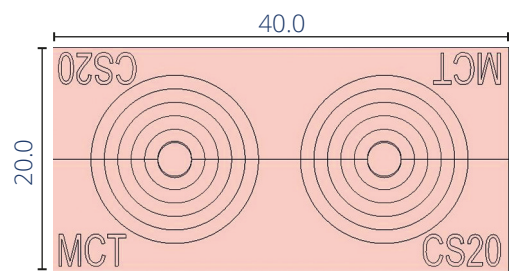

RFCS size can be extended to larger size on customers demand.

Putting
safety first

Module CS 15X40

Cable Range: Ø2.5 to Ø 10.5

Module CS 20X40

Cable Range: Ø2.5 to Ø16.0

Module CS 30X40

Cable Range: Ø2.5 to Ø15.5
Ø2.5 to Ø20.5

Module CS 40X40

Cable Range: Ø14.5 to Ø33.0

All kits are based on the most commonly used Modules of size 40x40 and 20x40.

There are more kits that can be prepared by using Modules 15x40 (Caters 3 cables of Ø2.5 to Ø10.5 mm).