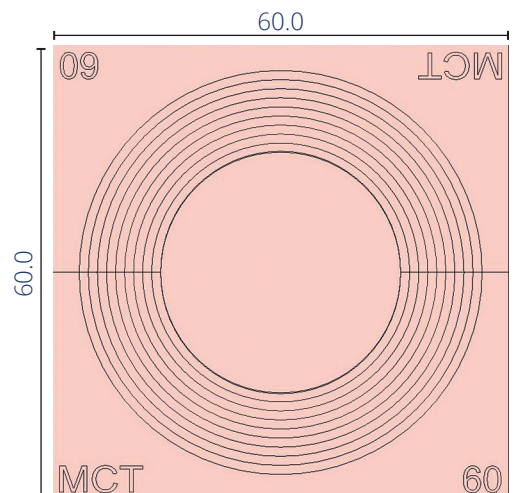

Module CS 60X60

Cable Range Ø32.0 to Ø55.00

Putting safety first