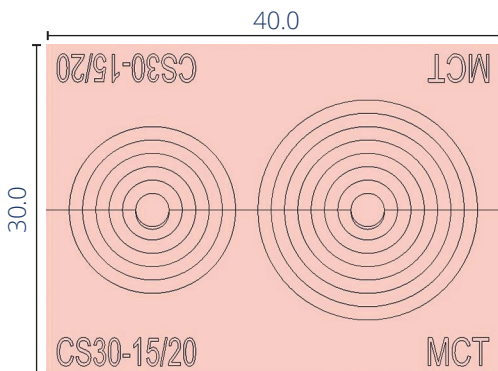

RFCS size can be extended to larger size on customers demand.

Putting
safety first

Module CS 15X40

Cable Range: Ø2.5 to Ø 10.5

Module CS 20X40

Cable Range: Ø2.5 to Ø16.0

Module CS 30X40

Cable Range: Ø2.5 to Ø15.5
Ø2.5 to Ø20.5