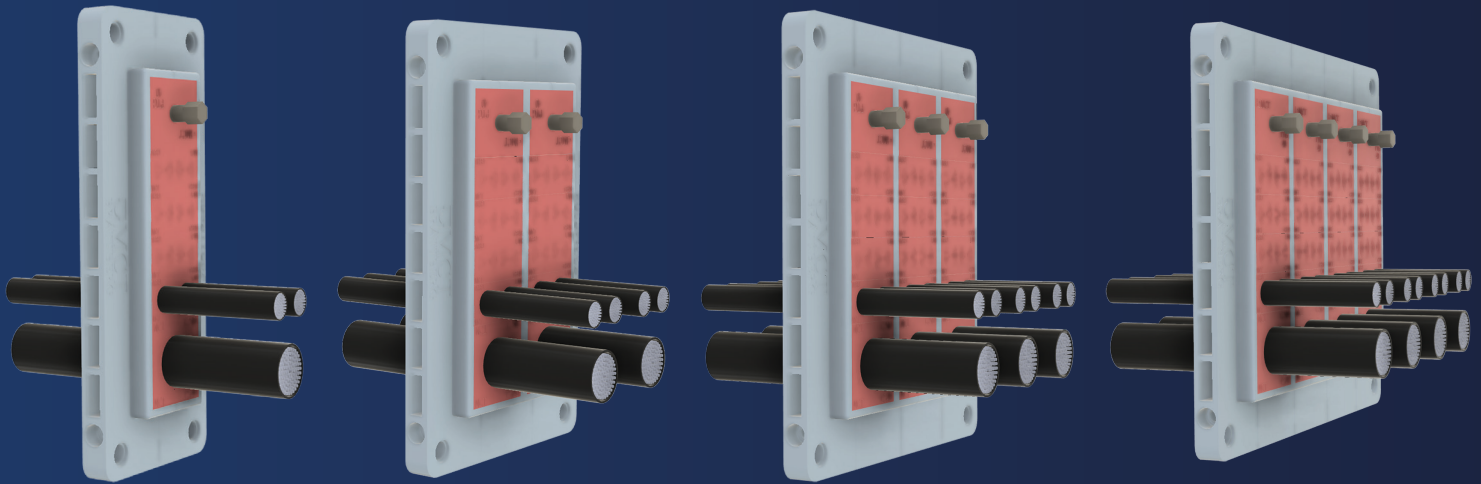

RFCS

Cabinet Seal

MCT Brattberg RFCS (Retrofit Cabinet Seal open frame)

Innovative open able/retrofit alternative to heavy duty plug in connector and cable glands plates in cabinets.

The unique MCT Brattberg RFCS is available in three basic sizes of 10, 12 & 16 with an extension provision to size:

- 10 to 20, 30 and 40
- 12 to 24, 36 and 48
- 16 to 32, 48 and 64

MCT Brattberg RFCS frame provides :

- Space saving frames compared to conventional plug in connector & cable glands.
- Unique MCT Brattberg compression wedge PTG40 that can be inserted from both sides of the frame to provide classification IP 65/67 and NEMA 250 type 4x.
- Easy installation and availability with ready made packed kits including sealing module or according to customer requirements.

MCT Brattberg RFCS Kit contains:

- Open able frame with gasket.
- MCT Brattberg CS series module with lockable layer and pre marked cable diameter range.
- PTG 40 Compression wedge.
- Gasket for sealing RFCS frame with cabinet.
- Mounting hardware.
- Installation Manual.
- Lubricant.

RFCS size can be extended to larger size on customers demand.

Putting
safety first

Module CS 15X40

Cable Range: Ø2.5 to Ø 10.5

Module CS 20X40

Cable Range: Ø2.5 to Ø16.0

Module CS 30X40

Cable Range: Ø2.5 to Ø15.5
Ø2.5 to Ø20.5