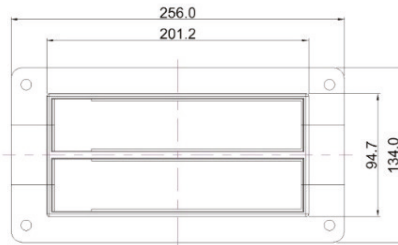

RFCS 32	MCT Brattberg CS series cable diameter range (mm) and number of cables		Required cut out (mm)	Art No.	Packing space (mm)
Kit	Size 20X40 2.5-16.0	Size 40 14.5-33.5			
RFCS 32/8	0	8	100X205	RFCS003208	320X40
RFCS 32/14	8	6	100X205	RFCS003214	320X40
RFCS 32/20	16	4	100X205	RFCS003220	320X40
RFCS 32/26	24	2	100X205	RFCS003226	320X40
RFCS 32/32	32	0	100X205	RFCS003232	320X40