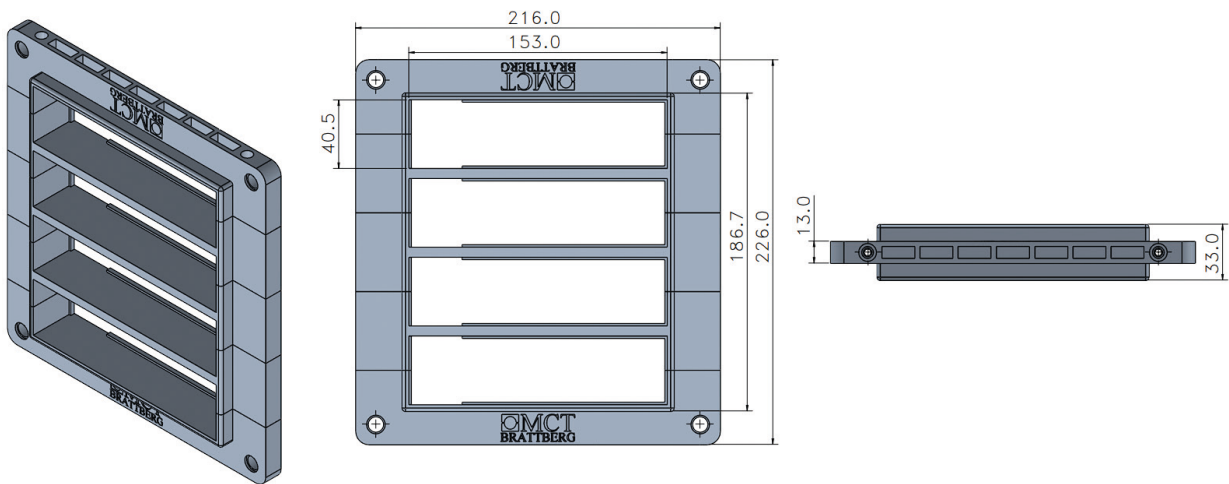

RFCS 48	MCT Brattberg CS series cable diameter range (mm) and number of cables		Required cut out (mm)	Art No.	Packing space (mm)
Kit	Size 20X40 2.5-16.0	Size 40 14.5-33.5			
RFCS 48/12	0	12	195X165	RFCS004812	480X40
RFCS 48/24	8	8	195X165	RFCS004824	480X40
RFCS 48/36	16	4	195X165	RFCS004836	480X40
RFCS 48/48	24	0	195X165	RFCS004848	480X40