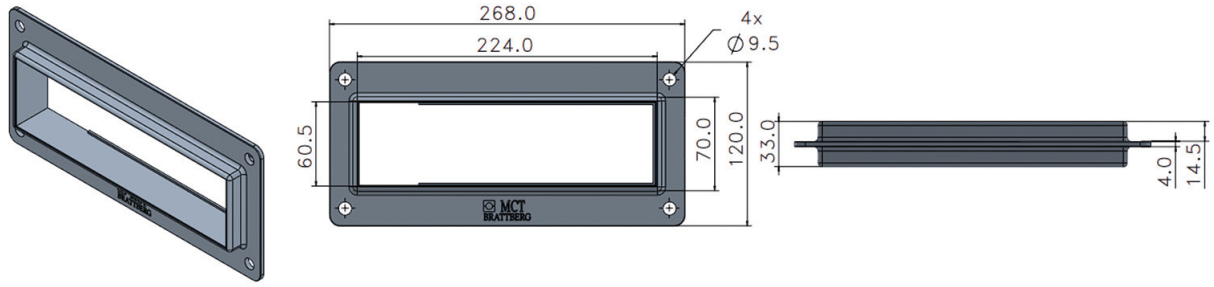

CS 18	MCT Brattberg CS series cable diameter range (mm) and number of cables	Required cut out (mm)	Art No.	Packing space (mm)
Kit	Size 60X60 32.0-55.0			
CS 18/3	3	75X240	CS00001803	180X60