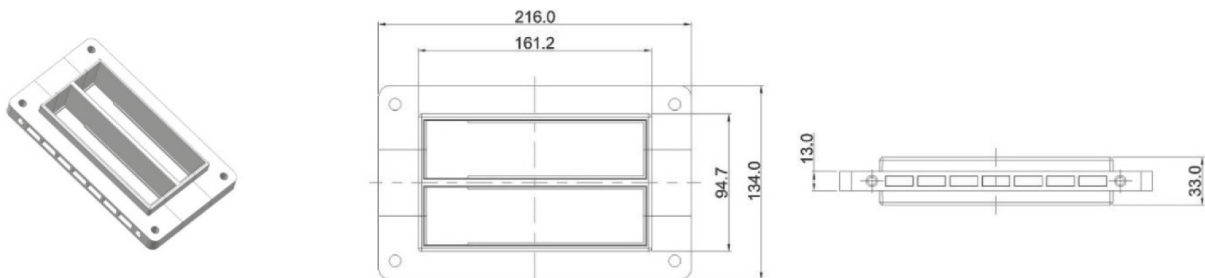

RFCS 24	MCT Brattberg CS series cable diameter range (mm) and number of cables		Required cut out (mm)	Art No.	Packing space (mm)
Kit	Size 20X40 2.5-16.0	Size 40 14.5-33.5			
RFCS 24/6	0	6	100X165	RFCS002406	240X40
RFCS 24/12	8	4	100X165	RFCS002412	240X40
RFCS 24/18	16	2	100X165	RFCS002418	240X40
RFCS 24/24	24	0	100X165	RFCS002424	240X40