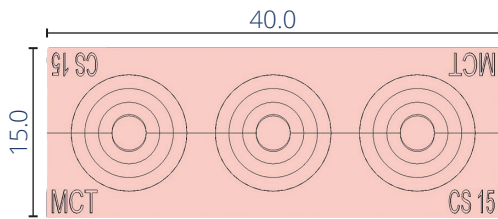

- 10 to 20, 30 and 40
- 12 to 24, 36 and 48
- 16 to 32, 48 and 64

MCT Brattberg RFCS frame provides :

- Space saving frames compared to conventional plug in connector & cable glands.
- Unique MCT Brattberg compression wedge PTG40 that can be inserted from both sides of the frame to provide classification IP 65/67 and NEMA 250 type 4x.
- Easy installation and availability with ready made packed kits including sealing module or according to customer requirements.

MCT Brattberg RFCS Kit contains:

- Open able frame with gasket.
- MCT Brattberg CS series module with lockable layer and pre marked cable diameter range.
- PTG 40 Compression wedge.
- Gasket for sealing RFCS frame with cabinet.
- Mounting hardware.
- Installation Manual.
- Lubricant.

RFCS size can be extended to larger size on customers demand.

Putting
safety first

Module CS 15X40

Cable Range: Ø2.5 to Ø 10.5

Module CS 20X40

Cable Range: Ø2.5 to Ø16.0

Module CS 30X40

Cable Range: Ø2.5 to Ø15.5
Ø2.5 to Ø20.5

Module CS 40X40

Cable Range: Ø14.5 to Ø33.0

All kits are based on the most commonly used Modules of size 40x40 and 20x40.

There are more kits that can be prepared by using Modules 15x40 (Caters 3 cables of Ø2.5 to Ø10.5 mm).