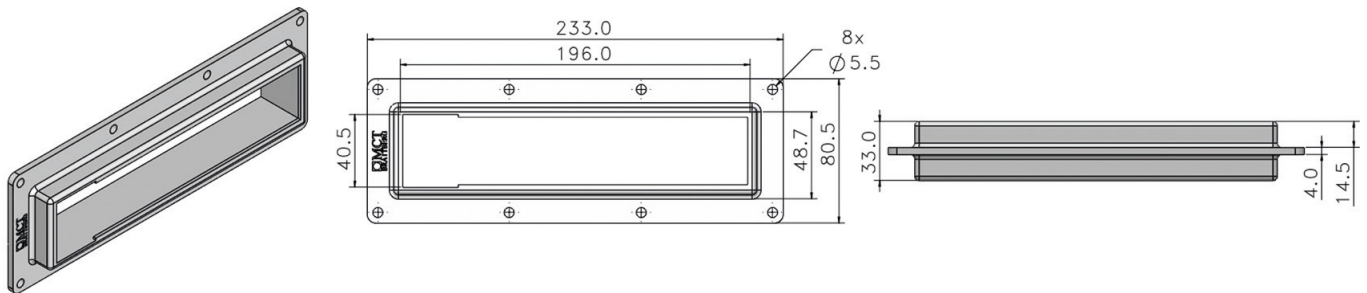

CS 16	MCT Brattberg CS series cable diameter range (mm) and number of cables		Required cut out (mm)	Art No.	Packing space (mm)
Kit	Size 20X40 2.5-16.0	Size 40 14.5-33.5			
CS 16/4	0	4	55X210	CS00001604	160X40
CS 16/7	2	3	55X210	CS00001607	160X40
CS 16/10	4	2	55X210	CS00001610	160X40
CS 16/13	6	1	55X210	CS00001613	160X40
CS 16/16	8	0	55X210	CS00001616	160X40