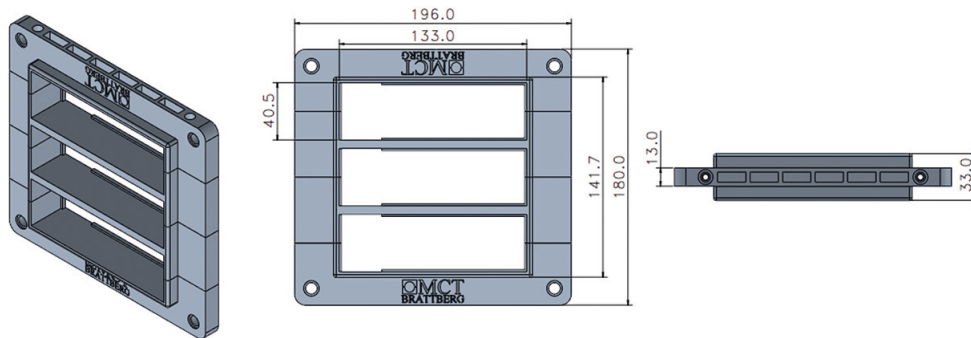

RFCS 30	MCT Brattberg CS series cable diameter range (mm) and number of cables		Required cut out (mm)	Art No.	Packing space (mm)
Kit	Size 20X40 2.5-16.0	Size 40 14.5-33.5			
RFCS 30/12	3	6	145X145	RFCS003012	300X40
RFCS 30/21	9	3	145X145	RFCS003021	300X40
RFCS 30/30	15	0	145X145	RFCS003030	300X40