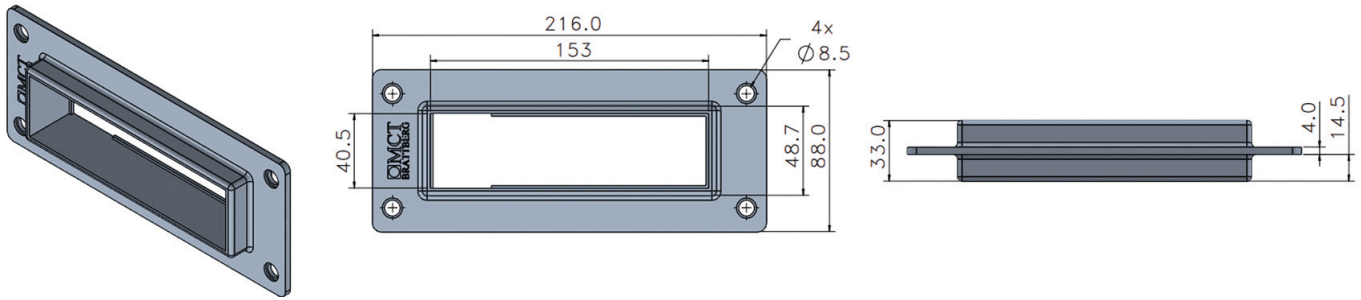

CS 12	MCT Brattberg CS series cable diameter range (mm) and number of cables		Required cut out (mm)	Art No.	Packing space (mm)
Kit	Size 20X40 2.5-16.0	Size 40 14.5-33.5			
CS 12/3	0	3	55X165	CS00001203	120X40
CS 12/6	2	2	55X165	CS00001206	120X40
CS 12/9	4	1	55X165	CS00001209	120X40
CS 12/12	6	0	55X165	CS00001212	120X40