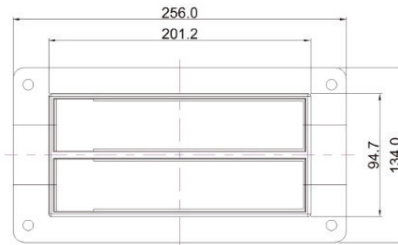

RFCS 32	MCT Brattberg CS series cable diameter range (mm) and number of cables		Required cut out (mm)	Art No.	Packing space (mm)
Kit	Size 20X40 2.5-16.0	Size 40 14.5-33.5			
RFCS 32/8	0	8	100X205	RFCS003208	320X40
RFCS 32/14	8	6	100X205	RFCS003214	320X40
RFCS 32/20	16	4	100X205	RFCS003220	320X40
RFCS 32/26	24	2	100X205	RFCS003226	320X40
RFCS 32/32	32	0	100X205	RFCS003232	320X40