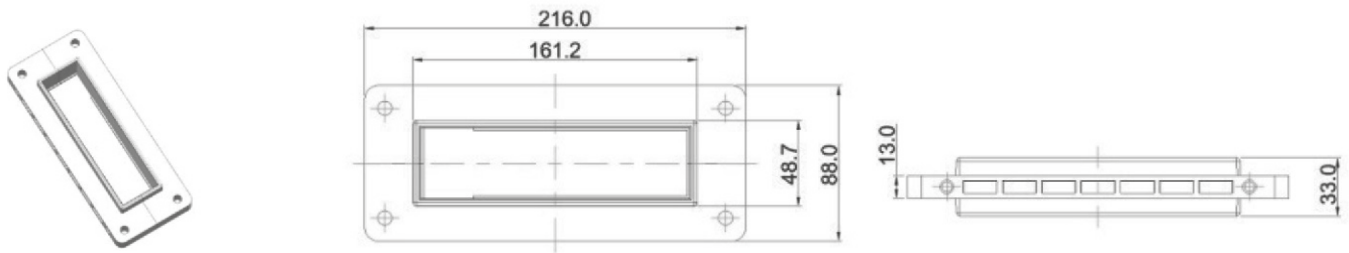

RFCS 12	MCT Brattberg CS series cable diameter range (mm) and number of cables		Required cut out (mm)	Art No.	Packing space (mm)
Kit	Size 20X40 2.5-16.0	Size 40 14.5-33.5			
RFCS 12/3	0	3	55X165	RFCS001203	120X40
RFCS 12/6	4	2	55X165	RFCS001206	120X40
RFCS 12/9	8	1	55X165	RFCS001209	120X40
RFCS 12/12	12	0	55X165	RFCS001212	120X40