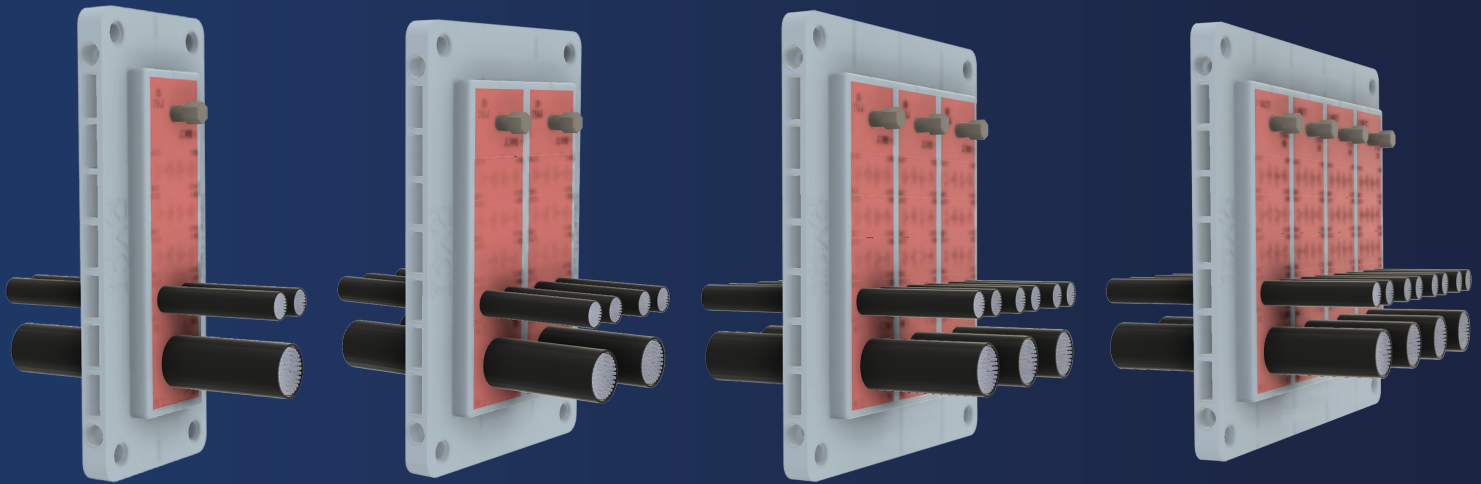

RFCS

Cabinet Seal

MCT Brattberg RFCS (Retrofit Cabinet Seal)

Innovative open able/retrofit alternative to heavy duty plug in connector and cable glands plates in cabinets.

The unique MCT Brattberg RFCS is available in three basic sizes of 10, 12 & 16 with an extension provision to size:

- 10 to 20, 30 and 40
- 12 to 24, 36 and 48
- 16 to 32, 48 and 64

MCT Brattberg RFCS frame provides :

- Space saving frames compared to conventional plug in connector & cable glands.
- Unique MCT Brattberg compression wedge PTG40 that can be inserted from both sides of the frame to provide classification IP 65/67 and NEMA 250 type 4x.
- Easy installation and availability with ready made packed kits including sealing module or according to customer requirements.

MCT Brattberg RFCS Kit contains:

- Open able frame with gasket.
- MCT Brattberg CS series module with lockable layer and pre marked cable diameter range.
- PTG 40 Compression wedge.
- Gasket for sealing RFCS frame with cabinet.
- Mounting hardware.
- Installation Manual.
- Lubricant.

RFCS size can be extended to larger size on customers demand.

Putting
safety first

Module CS 15X40

Cable Range: Ø2.5 to Ø 10.5

Module CS 20X40

Cable Range: Ø2.5 to Ø16.0

Module CS 30X40

Cable Range: Ø2.5 to Ø15.5
Ø2.5 to Ø20.5