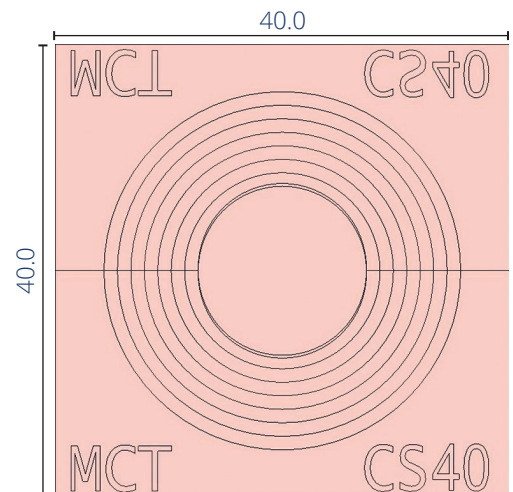

RFCS size can be extended to larger size on customers demand.

Putting
safety first

Module CS 15X40

Cable Range: Ø2.5 to Ø 10.5

Module CS 20X40

Cable Range: Ø2.5 to Ø16.0

Module CS 30X40

Cable Range: Ø2.5 to Ø15.5
Ø2.5 to Ø20.5

Module CS 40X40

Cable Range: Ø14.5 to Ø33.0

All kits are based on the most commonly used Modules of size 40x40 and 20x40.

There are more kits that can be prepared by using Modules 15x40 (Caters 3 cables of Ø2.5 to Ø10.5 mm).