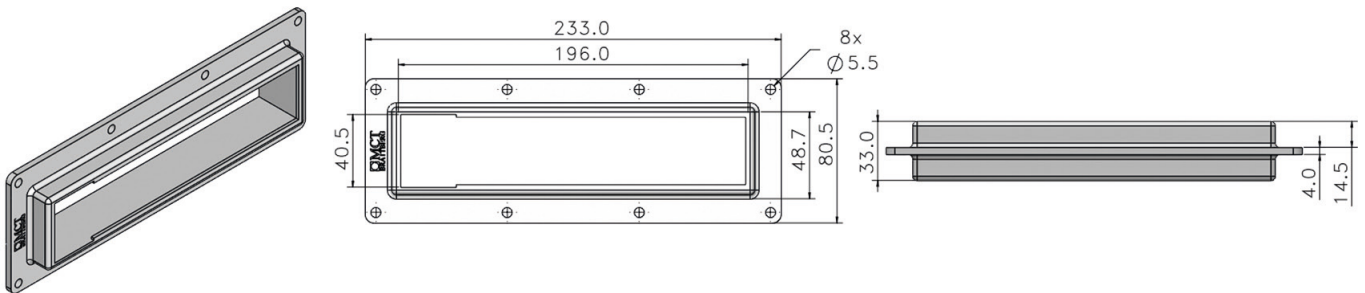

CS 16	MCT Brattberg CS series cable diameter range (mm) and number of cables		Required cut out (mm)	Art No.	Packing space (mm)
Kit	Size 20X40 2.5-16.0	Size 40 14.5-33.5			
CS 16/4	0	4	55X210	CS00001604	160X40
CS 16/7	2	3	55X210	CS00001607	160X40
CS 16/10	4	2	55X210	CS00001610	160X40
CS 16/13	6	1	55X210	CS00001613	160X40
CS 16/16	8	0	55X210	CS00001616	160X40