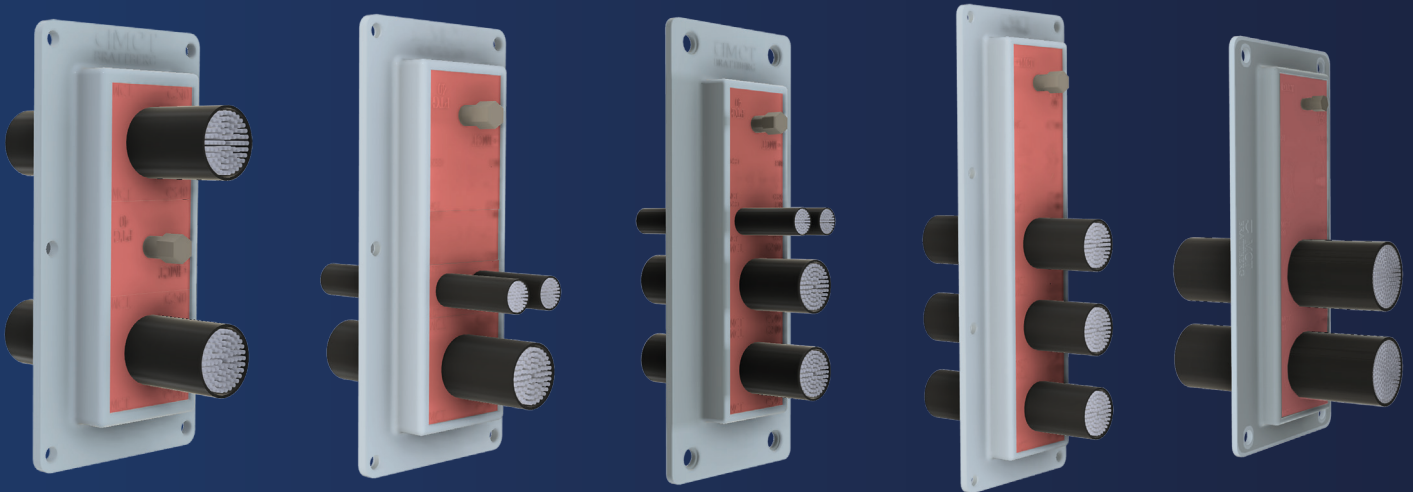

CS

Cabinet Seal

MCT Brattberg CS - Cabinet Seal

Innovative open able/retrofit alternative to heavy duty plug in connector and cable glands plates in cabinets.

The unique MCT Brattberg RFCS is available in basic sizes of 8, 10, 12, 16 and 18.

MCT Brattberg RFCS frame provides :

- Space saving frames compared to conventional plug in connector & cable glands.
- Unique MCT Brattberg compression wedge PTG40 that can be inserted from both sides of the frame to provide classification IP 65/67 and NEMA 250 type 4x.
- Easy installation and availability with ready made packed kits including sealing module or according to customer requirements.

MCT Brattberg RFCS Kit contains:

- Open able frame with gasket.
- MCT Brattberg CS series module with lockable layer and pre marked cable diameter range.
- PTG 40 Compression wedge.
- Gasket for sealing RFCS frame with cabinet.
- Mounting hardware.
- Installation Manual.
- Lubricant.

Putting
safety first