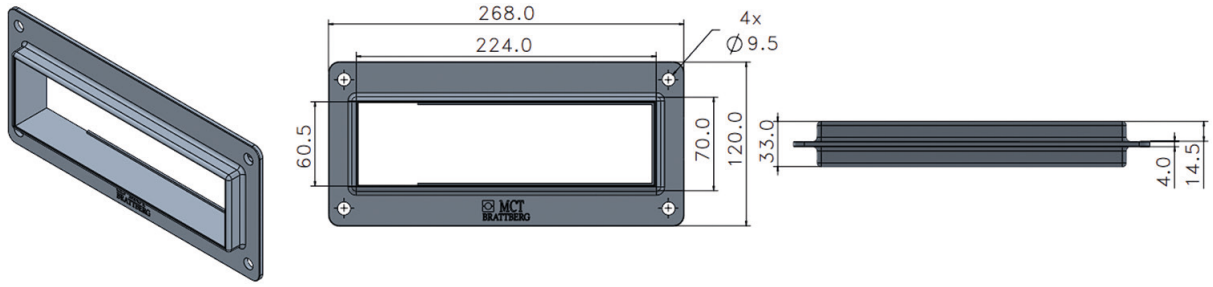

CS 18	MCT Brattberg CS series cable diameter range (mm) and number of cables	Required cut out (mm)	Art No.	Packing space (mm)
Kit	Size 60X60 32.0-55.0			
CS 18/3	3	75X240	CS00001803	180X60