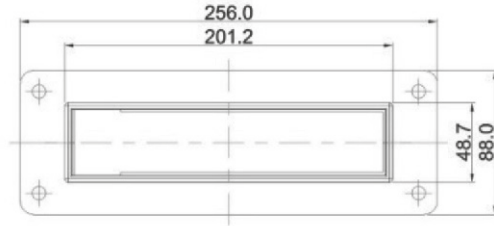

RFCS 16	MCT Brattberg CS series cable diameter range (mm) and number of cables		Required cut out (mm)	Art No.	Packing space (mm)
Kit	Size 20X40 2.5-16.0	Size 40 14.5-33.5			
RFCS 16/4	0	4	50X205	RFCS001604	160X40
RFCS 16/7	4	3	50X205	RFCS001607	160X40
RFCS 16/10	8	2	50X205	RFCS001610	160X40
RFCS 16/13	12	1	50X205	RFCS001613	160X40
RFCS 16/16	16	0	50X205	RFCS001616	160X40