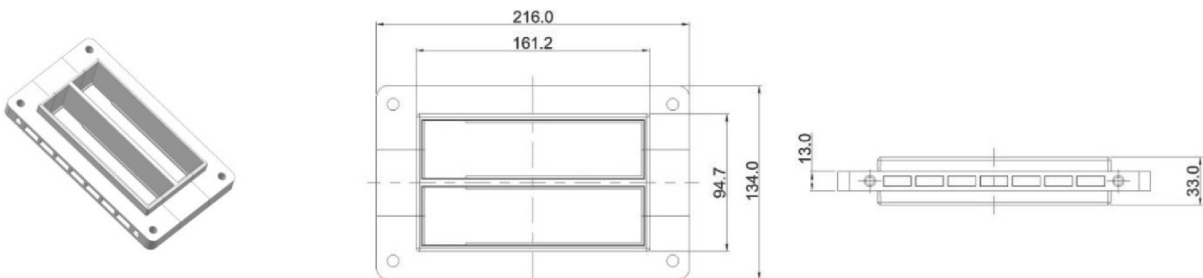

RFCS 24	MCT Brattberg CS series cable diameter range (mm) and number of cables		Required cut out (mm)	Art No.	Packing space (mm)
Kit	Size 20X40 2.5-16.0	Size 40 14.5-33.5			
RFCS 24/6	0	6	100X165	RFCS002406	240X40
RFCS 24/12	8	4	100X165	RFCS002412	240X40
RFCS 24/18	16	2	100X165	RFCS002418	240X40
RFCS 24/24	24	0	100X165	RFCS002424	240X40