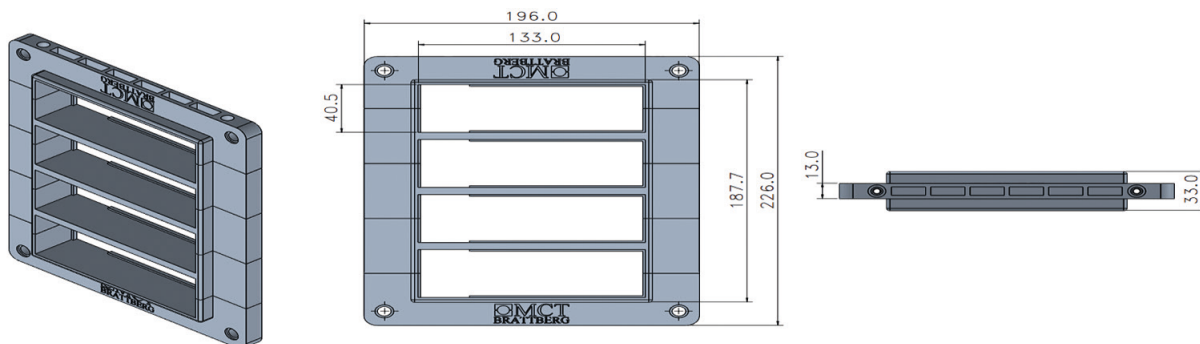

RFCS 40	MCT Brattberg CS series cable diameter range (mm) and number of cables		Required cut out (mm)	Art No.	Packing space (mm)
Kit	Size 20X40 2.5-16.0	Size 40 14.5-33.5			
RFCS 40/16	4	8	195X145	RFCS004016	400X40
RFCS 40/28	12	4	195X145	RFCS004028	400X40
RFCS 40/40	20	0	195X145	RFCS004040	400X40